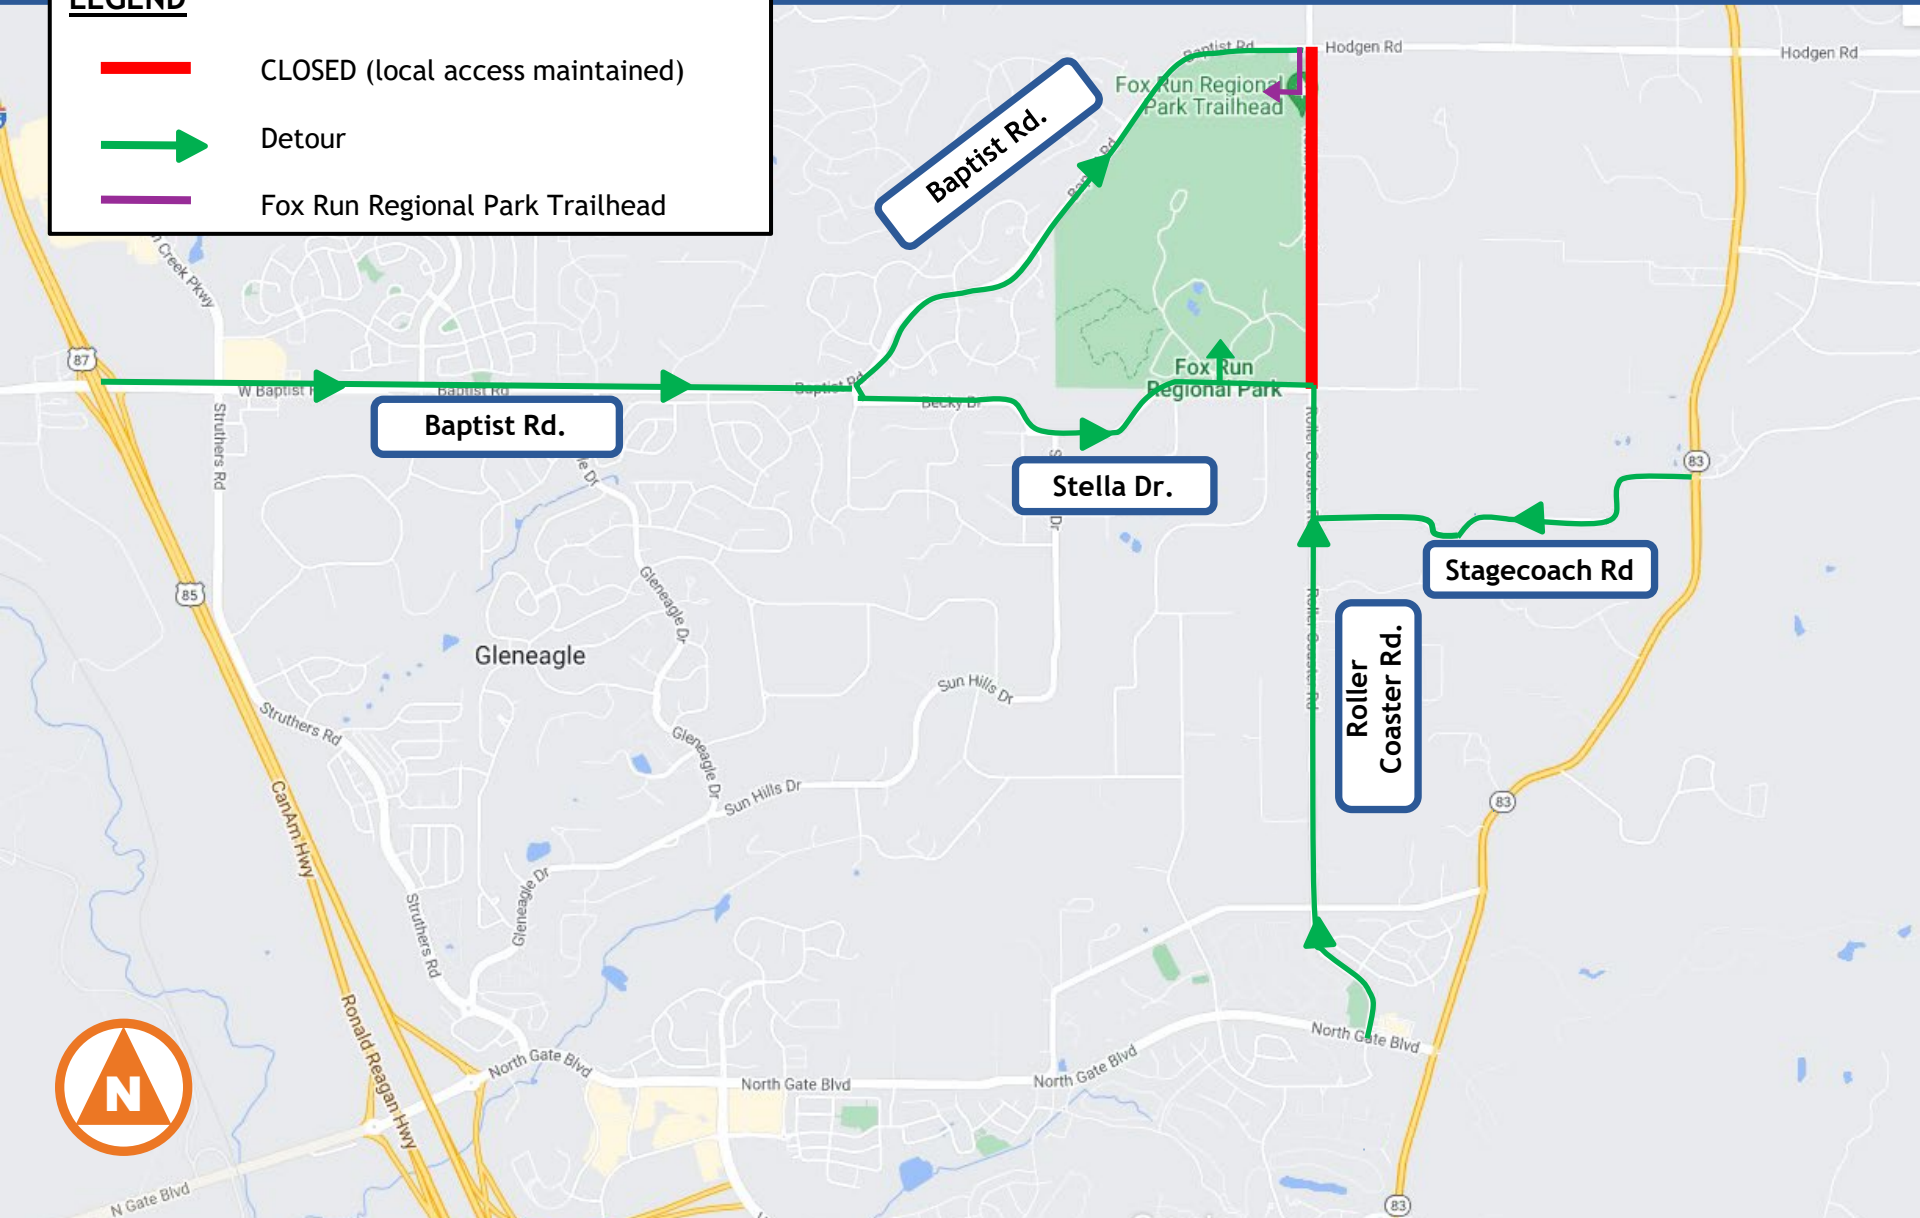

# CLOSURE OF ROLLER COASTER ROAD TO STELLA DRIVE

## SUMMER 2023 *\*Dates Subject To Change*

**LEGEND**

-  CLOSED (local access maintained)
-  Detour
-  Fox Run Regional Park Trailhead

# CLOSURE OF NORTH GATE DRIVE TO ROLLER COASTER ROAD END OF SUMMER 2023 TO FALL 2023 *\*Dates Subject To Change*

**LEGEND**

-  CLOSED (local access maintained)
-  Detour
-  Fox Run Regional Park Trailhead